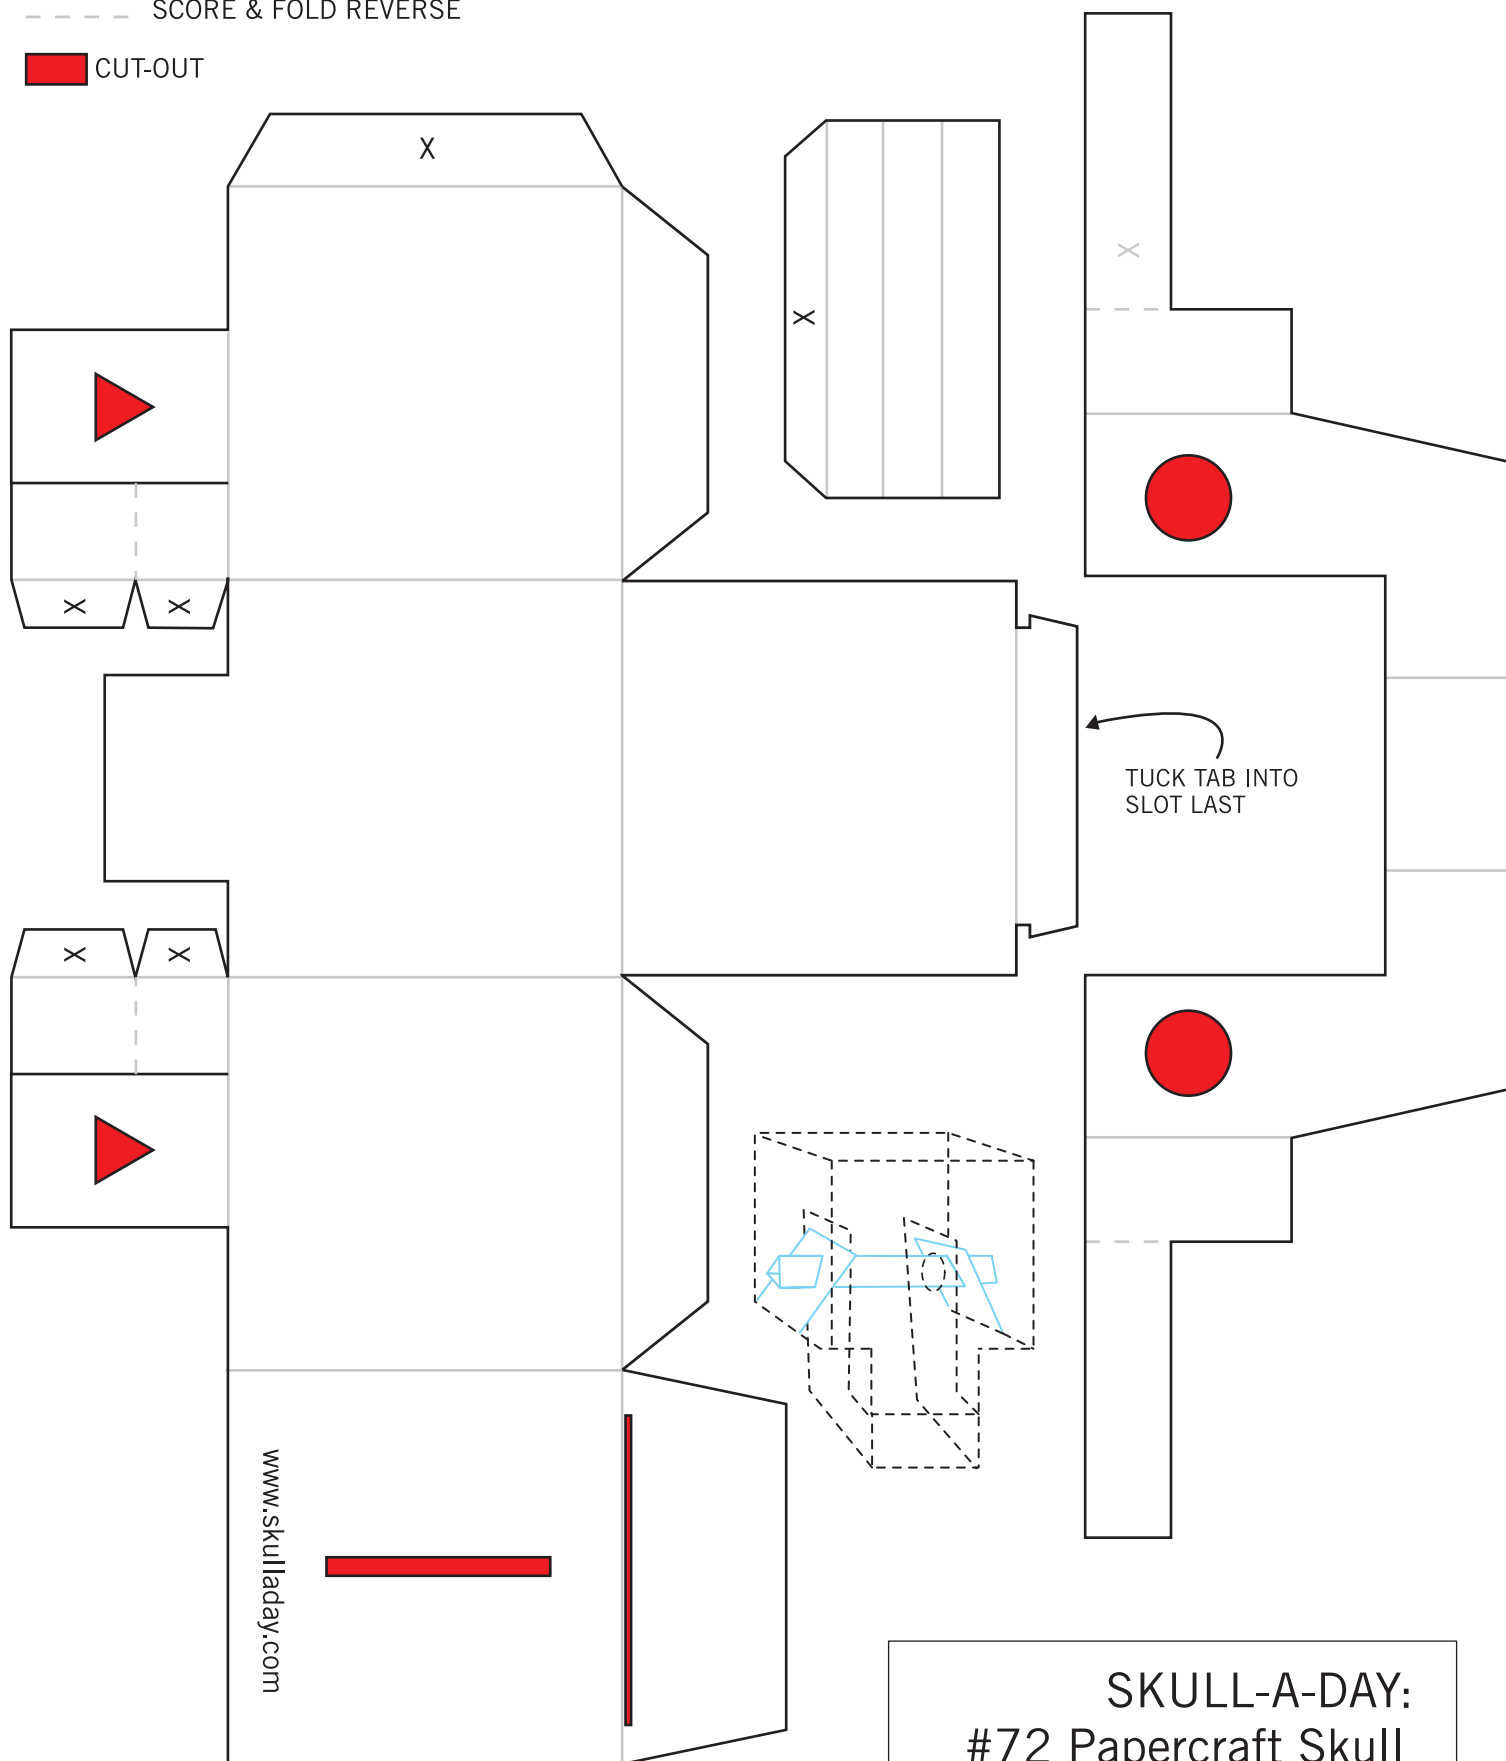

- CUT
- SCORE & FOLD
- - - SCORE & FOLD REVERSE
- CUT-OUT

- X GLUE/DOUBLE-SIDED TAPE
- X GLUE/DOUBLE-SIDED TAPE REVERSE

SKULL-A-DAY:
#72 Papercraft Skull
BLANK CONTEST EDITION
www.skulladay.com